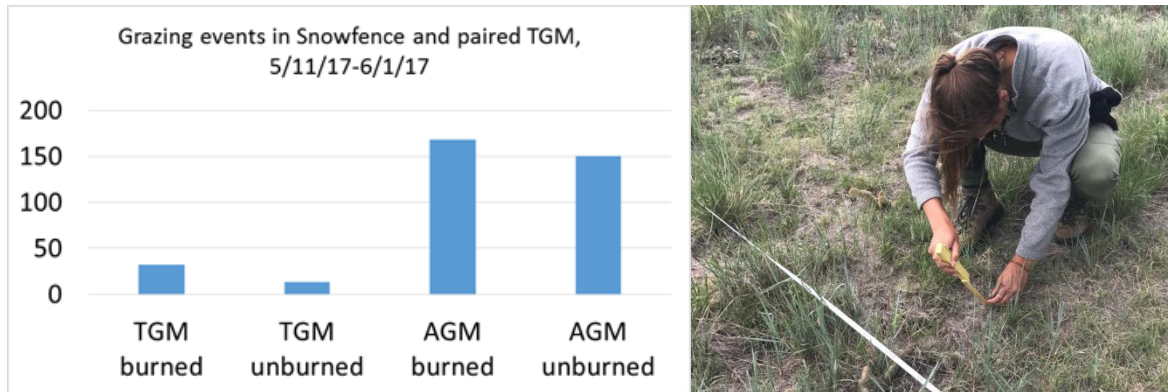

Greeting AGMers,

I hope everyone weathered that wild storm on Monday, we received some rain and a little bit of hail, but nothing like the photos I've seen floating around. Overall – everything is well here at CPER!

Precipitation is at **8.09" year-to-date** and we've **received 0.28"** in June.

Highlights of Happenings:

- **No mix-ups or sick** to report, but we have our eye on 345...he's mastered the sport of cattle guard jumping, where is a GPS collar when you need it?
- **HQ VOR was at 5.36cm or 1258.81 pounds/acre**, the pasture looks very healthy so the **cattle will not be moving** this week.

Above: HQ Plot 2 - very little difference between this week and last.

- **HQ Needle & Thread** is up to **33% flowering**, still below our threshold although my eyes swore we had reached the threshold just sweeping the pasture.

- **Interesting find for the week:** AGM steers are grazing on everything! Check out the attachment for good quality photos.
- **Tiller Crew Update:** The data presented is from Snowfence & paired TGM Pasture (19N). In the TGM herd, there were only two regrazing events and both were on the burn. In the **Snowfence**, we got many more grazing events than tagged tillers (there are 180 total tillers in each pasture—90 on burn and 90 off burn), **suggesting a lot of regrazing both on and off the burn**. It looks like the big herd started off doing most of their grazing in the burn for the first week, and then grazed mostly in the non-burned area until they were moved to Headquarters.