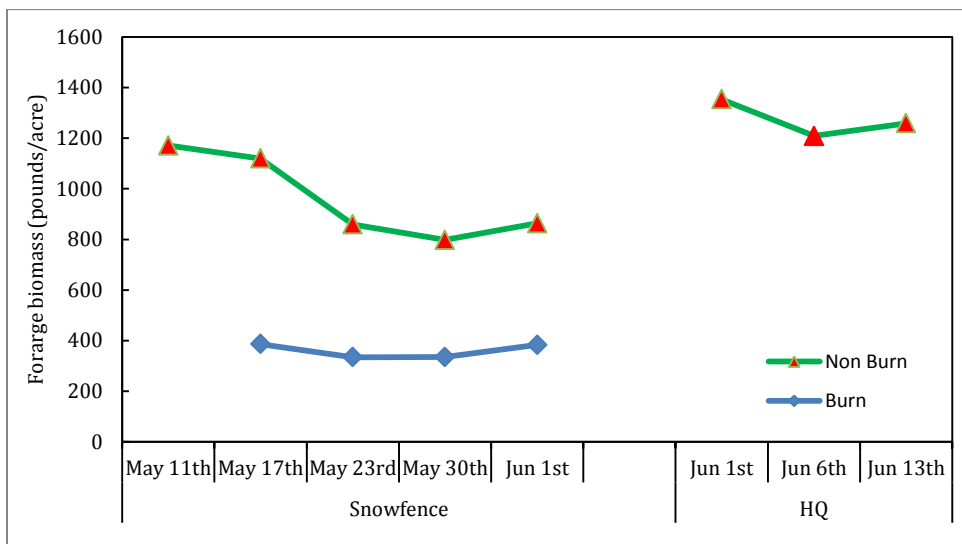

Greeting AGMers,

I hope everyone weathered that wild storm on Monday, we received some rain and a little bit of hail, but nothing like the photos I've seen floating around. Overall – everything is well here at CPER!

Precipitation is at **8.09" year-to-date** and we've **received 0.28"** in June.

Highlights of Happenings:

- **No mix-ups or sick** to report, but we have our eye on 345...he's mastered the sport of cattle guard jumping, where is a GPS collar when you need it?
- **HQ VOR was at 5.36cm or 1258.81 pounds/acre**, the pasture looks very healthy so the **cattle will not be moving** this week.

Above: HQ Plot 2 - very little difference between this week and last.

- **HQ Needle & Thread** is up to **33% flowering**, still below our threshold although my eyes swore we had reached the threshold just sweeping the pasture.