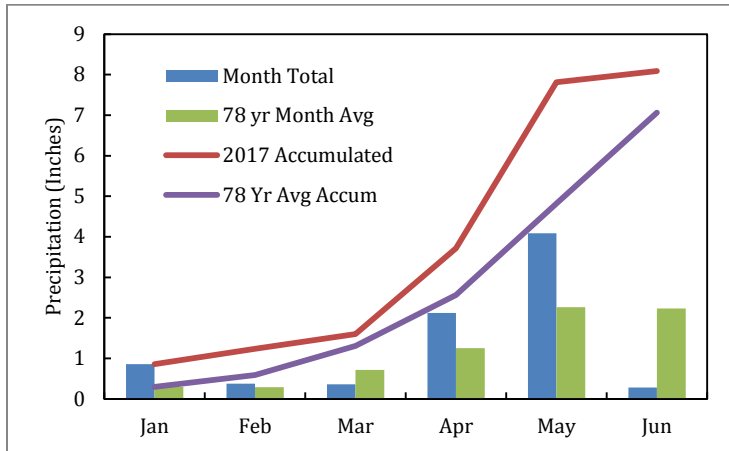

Precipitation is at **8.09" year-to-date** and we've **received 0.28"** in June.

Highlights of Happenings:

- **No mix-ups or sick** to report, but we have our eye on 345...he's mastered the sport of cattle guard jumping, where is a GPS collar when you need it?
- **HQ VOR was at 5.36cm or 1258.81 pounds/acre**, the pasture looks very healthy so the **cattle will not be moving** this week.

Above: HQ Plot 2 - very little difference between this week and last.

- **HQ Needle & Thread** is up to **33% flowering**, still below our threshold although my eyes swore we had reached the threshold just sweeping the pasture.